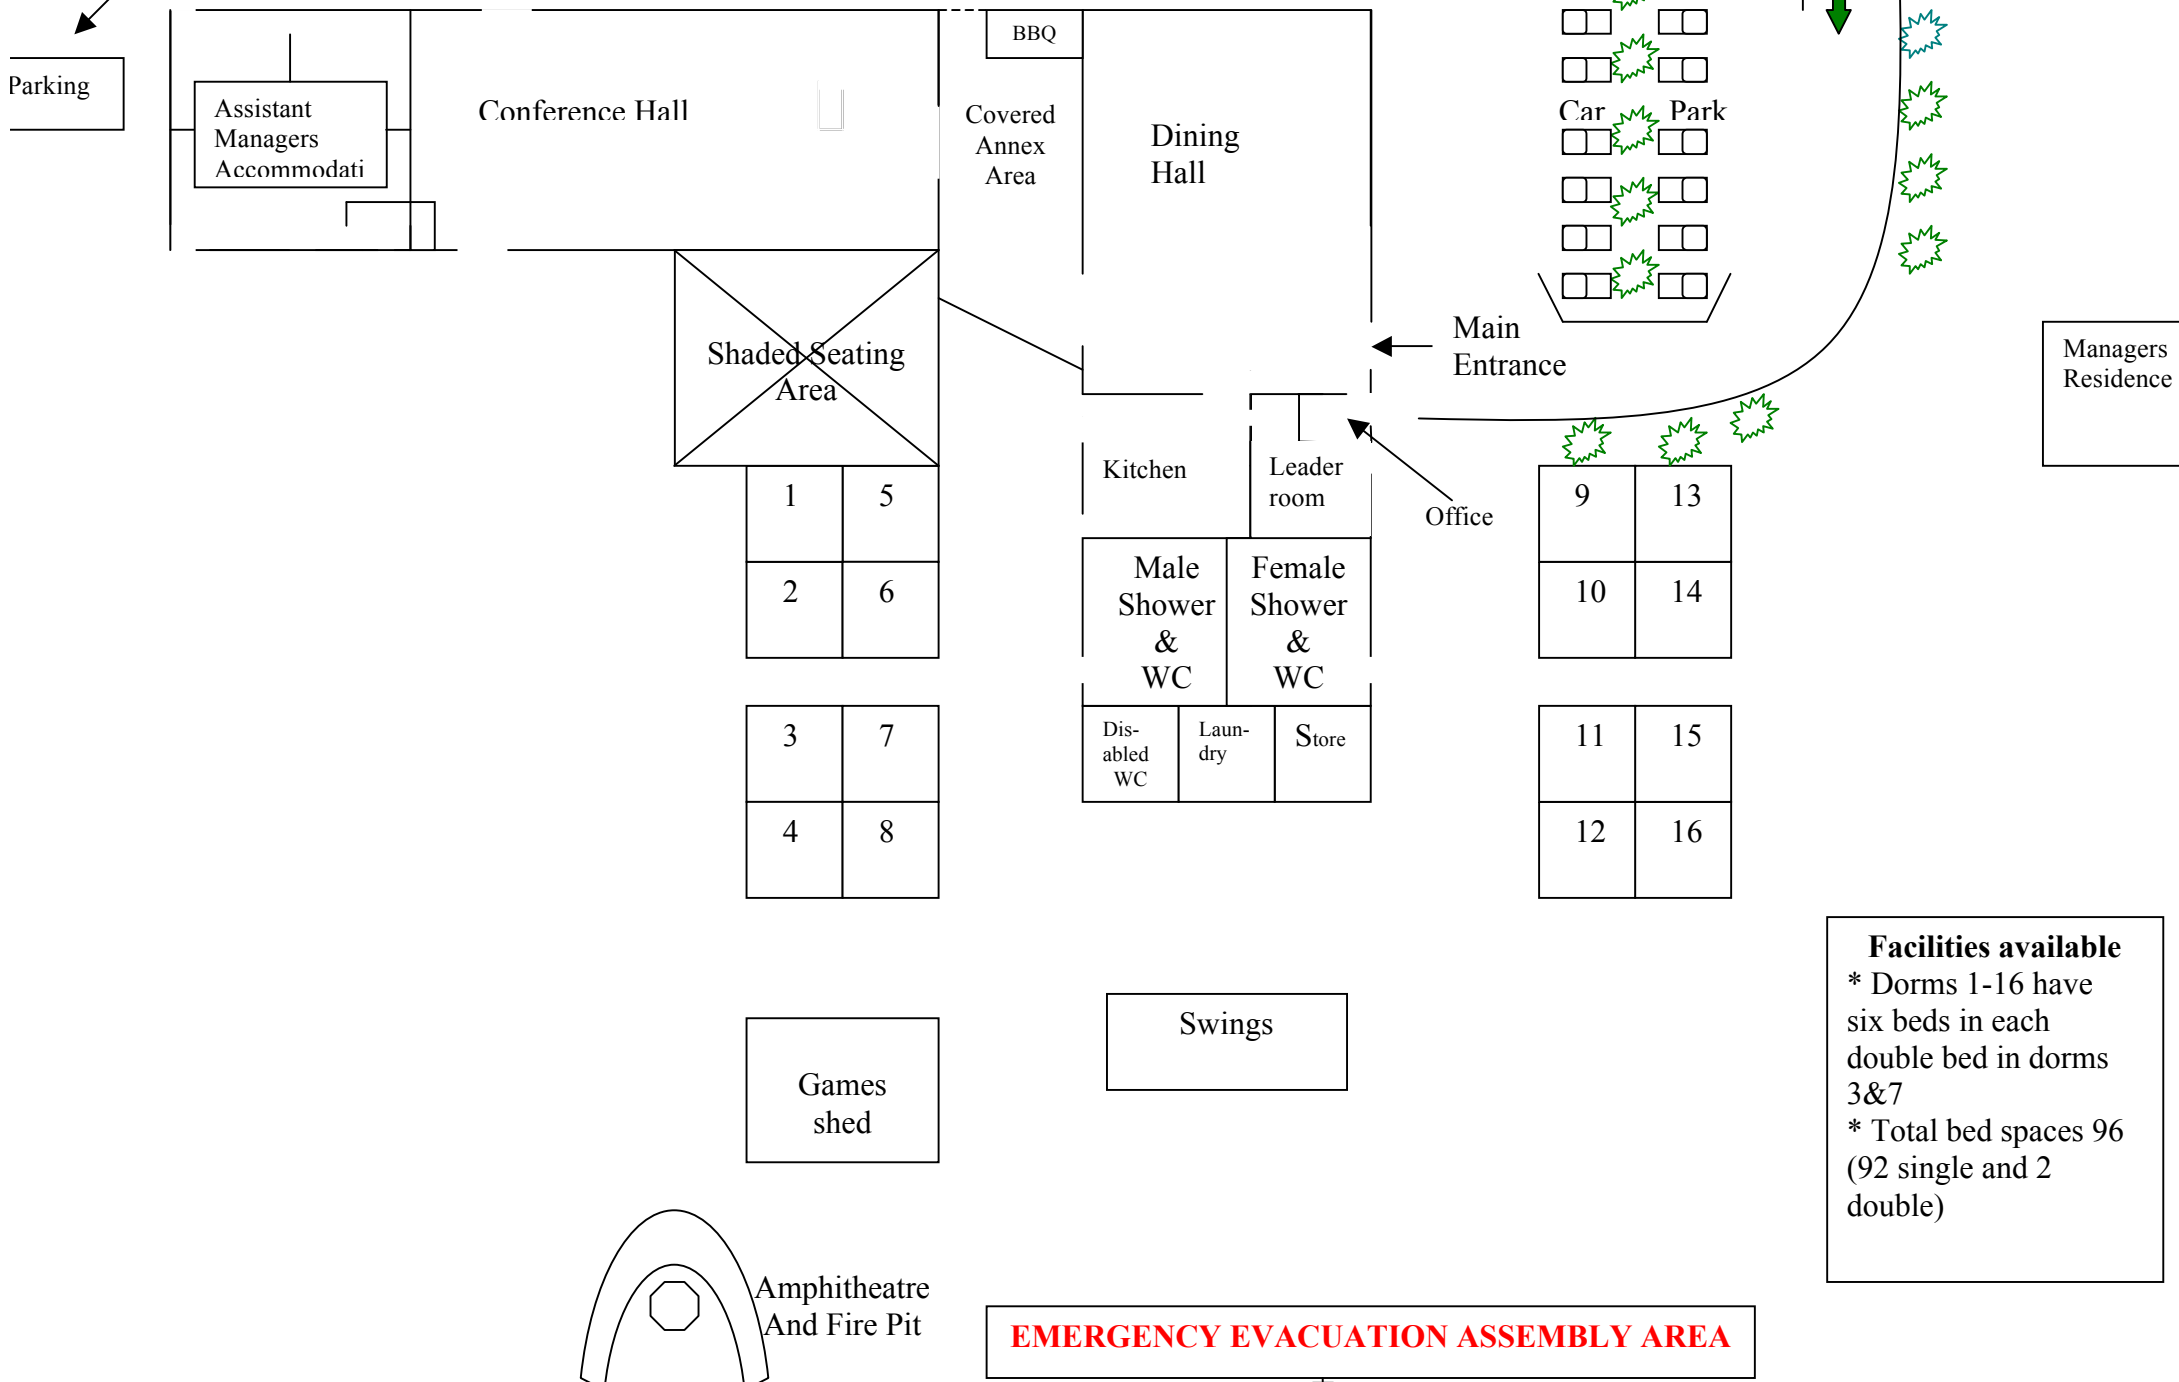

Camp Drewe Road

Camp Drewe Entrance

Car parking along fence

Parking

Managers Residence

1	5
2	6

3	7
4	8

9	13
10	14

11	15
12	16

Facilities available
 * Dorms 1-16 have six beds in each double bed in dorms 3&7
 * Total bed spaces 96 (92 single and 2 double)

EMERGENCY EVACUATION ASSEMBLY AREA